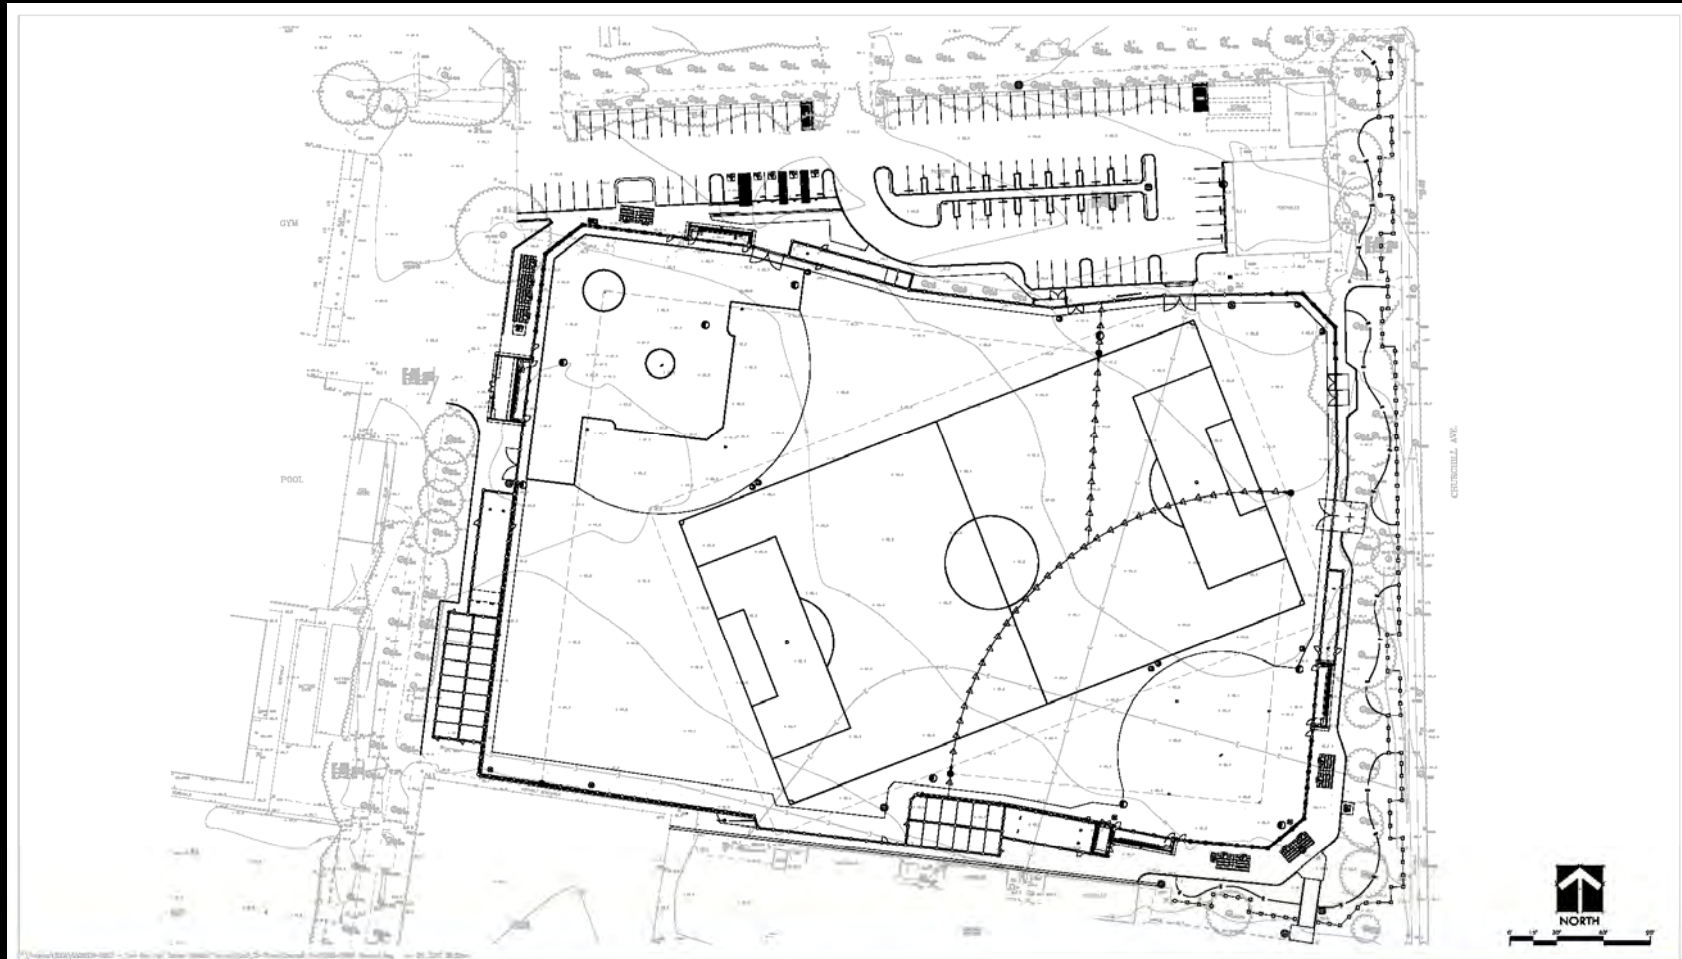

Baseball and Softball Design

VERDE DESIGN

Base Design
Palo Alto High School
Palo Alto Unified School District